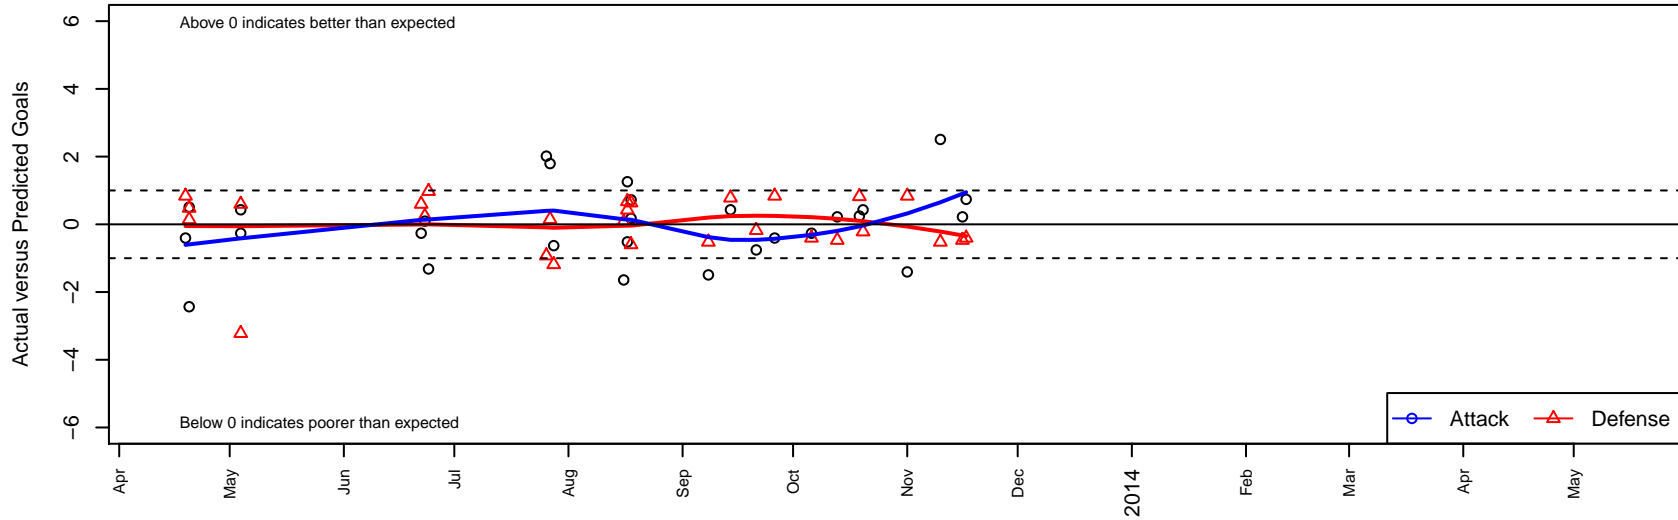

XiFA 2017 B98

XiFA Academy
 Mead, WA
 B98 total strength=1586
 attack=12.85 defense=18.13
 fall league = PSPL WSPL U15
 alt names used:
 XiFA 2012 B98
 XiFA 2017
 XiFA 2017 (WA)
 XiFA 2012
 XiFA 2017 BU15 (WA)

Venues played:
 WA Cup U14
 US Club Regionals Super U14
 Oswego Nike Cup Gold U15
 Les Schwab NW Cup U15/16 U16
 PSPL WSPL U15

XiFA 2017 B98
 Dots are actual minus expected GF (blue circles) and GA (red triangles).
 Blue line is smoothed change in attack strength. Red is smoothed change in defense strength.